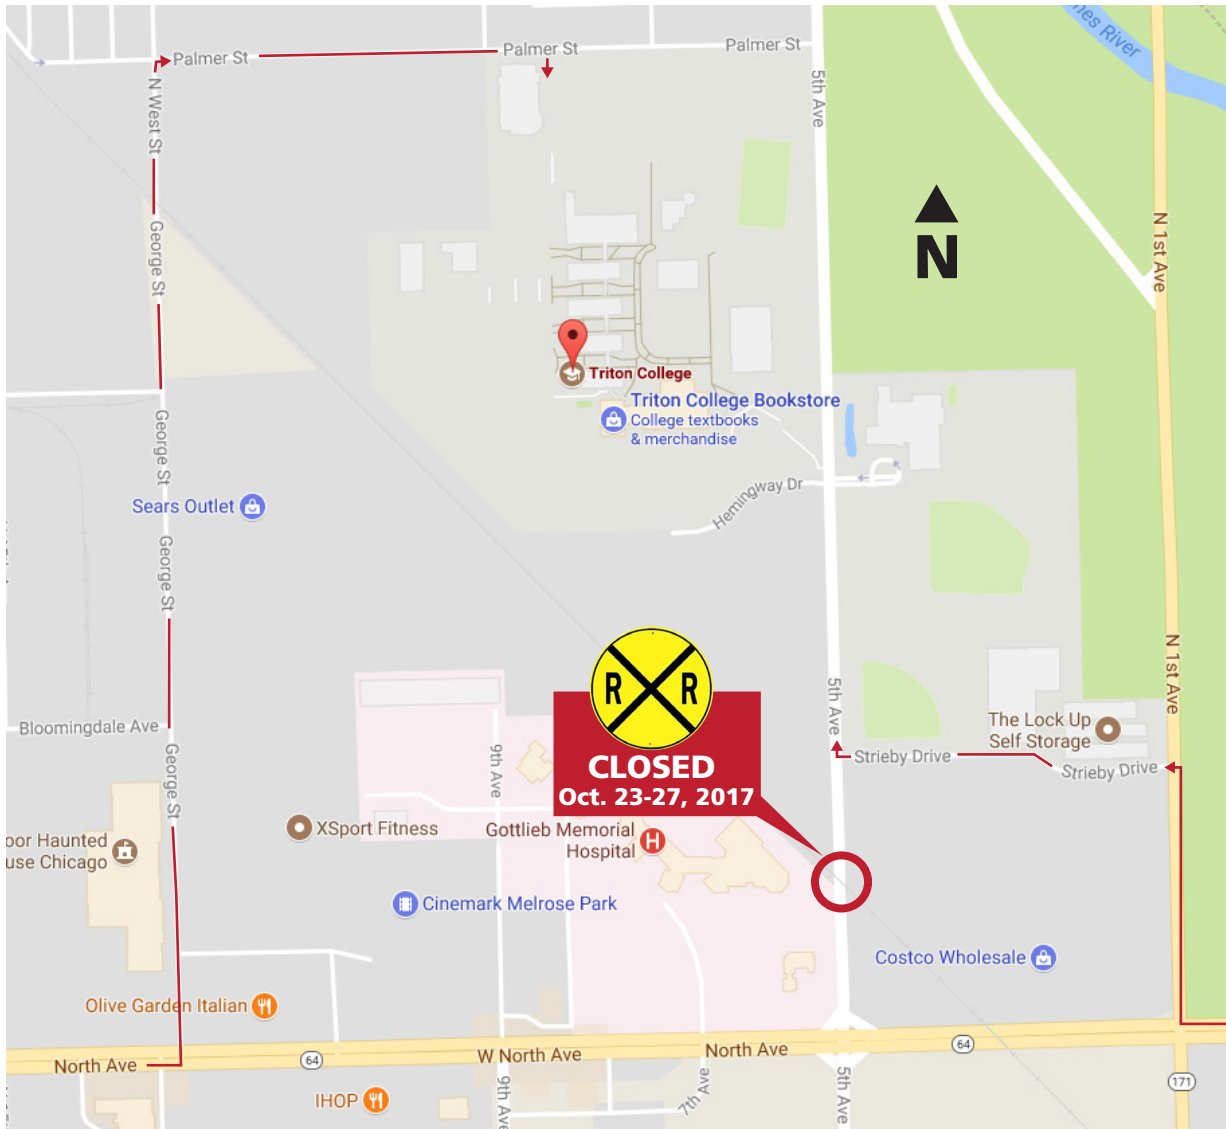

Fifth Avenue Road Closure

The railroad crossing on Fifth Avenue, just south of the Triton College campus, will be closed to traffic from:

Oct. 23-Oct. 27, 2017

ALLOW EXTRA TIME FOR TRAVEL

Alternate Routes

Coming from the South:

Take First Avenue and make a left onto Strieby Drive, then take Strieby to Fifth Avenue turn right onto Fifth Avenue to access the campus.

Coming from the West:

Take North Avenue to George Street, then take George Street to Palmer Street, make a right onto Palmer and go one block east, then turn right onto the campus.

Coming from the East:

Take North Avenue to First Avenue, then take a right on to First Avenue and head north to Strieby Drive, take Strieby to Fifth Avenue turn right onto Fifth Avenue to access the campus.